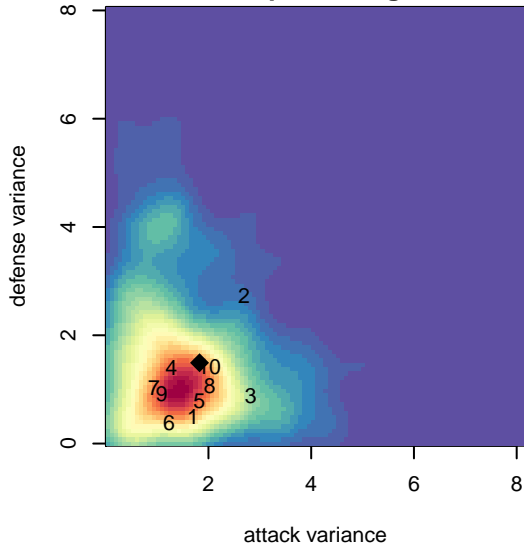

# Newport FC G04

Newport Youth SC  
 Bellevue, WA  
 G04 total strength=909  
 attack=1.54 defense=1.38  
 fall league = NPSL Div 3 (04) U14  
 spr league = Spr NPSL (04) Div 3 U14

alt names used:  
 Newport FC G'04  
 Newport FC G04  
 Newport FC G04  
 Newport FC G'04

Venues played:  
 2017 NPSL Division 3 (04) U14  
 2017 Cranberry Cup U14  
 2017 Founders Cup G04 Div A  
 2017 Spr NPSL (04) Division 3 U14

**Newport FC G04**  
 Dots are actual minus expected GF (blue circles) and GA (red triangles).  
 Blue line is smoothed change in attack strength. Red is smoothed change in defense strength.

**attack and defense variance (black dot)  
relative to other teams  
and top 10 in region**

**attack and defense rating  
relative to others at age  
and all opponents in last 13 months**

**Performance relative to 13 month average**